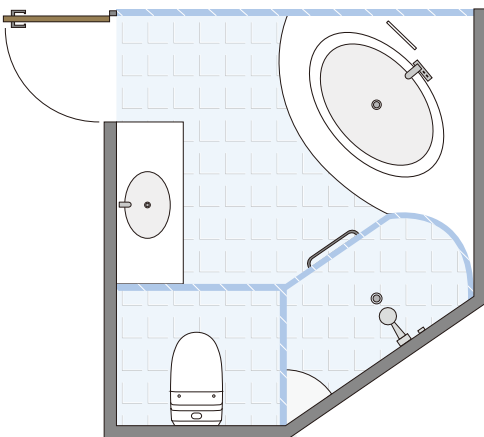

1

2

1 Walls and floors use the same patterned material, achieving a grand, unified overall style. The bathroom is decorated with golden frames, highlighting the luxurious high-class feel. The marble-faced bathtub surround takes up valuable space but adds to the luxurious feel.

2 The round bathtub is set just besides the window, allowing you to have a bath while enjoying the panoramic view of Lake Taihu, feeling the wonderful blend of nature and modernization. The toilet and shower area is closed and independent, with completely distinct wet and dry functions.

3 The white KHROMA intelligent electronic toilet is smooth and charming, sophisticated and inspiring, fully awakening your senses.

4 The whole room faces Lake Taihu with extensive views. The floor-to-ceiling windows blend indoor living and outdoor beauty. From inside you can enjoy the sense of leisure and fairytale landscape. The outdoor deck is closely linked with the room. Sitting on the white rocking chair, sunbathing, with the sea breeze blowing over your face and the waves whispering in your ears, you can enjoy the closest contact with nature.

Products used:
KHROMA W.C.
KHROMACLIN W.C.

3

4