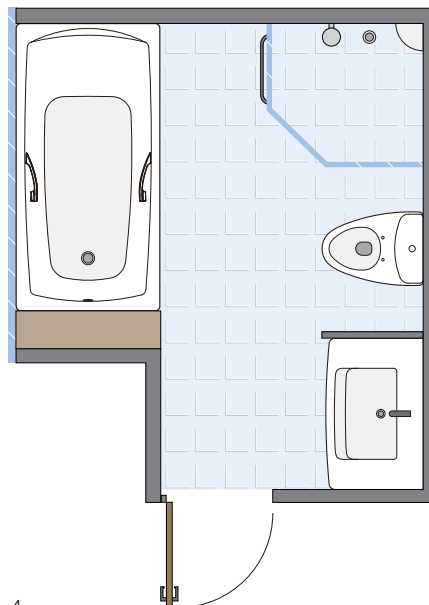

3

5

6

- 3 Women's floors are designed for single female guests. Their soft, innovative design represents the unique qualities of women. The curtain décor is the work of the French former Hermès designer Jean Boggio; while cushions, headboards and pictures are designed by "Franz". The suite rooms are intimately equipped with cotton pads, jewellery boxes, silk pyjamas, body mirrors, ironing supplies, etc.
- 4 The design boldly uses a projecting balcony and embedded bathtub, which completely break out of the traditional square indoor frame, showing the designer's high artistic accomplishment, while at the same time effectively extending the space.
- 5 CHICAGO one-piece toilet with siphon flush design. The lower tank achieves a grand, elegant atmosphere.
- 6 The red KHROMA intelligent electronic toilet is smooth and charming, sophisticated and inspiring. The innovation of integrated body-cleaning functions and user-friendly nozzle design can fully awaken all your senses.