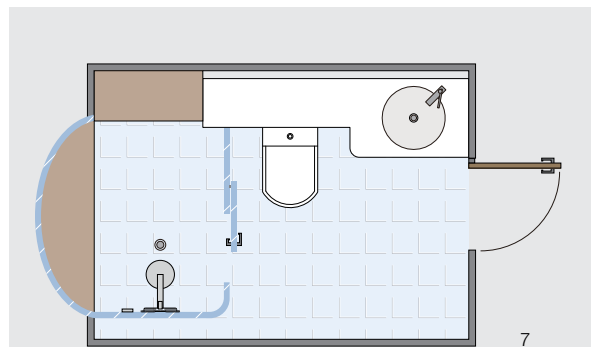

2

3

**Products used:**

- KHROMACLIN Upgrade Version
- KHROMA Basin
- THESIS Faucets
- LANTA Faucets
- EVOL Faucets
- DAMA SENSO W.C.
- MULTICLIN W.C.
- VIRGINIA Bathtub

4

5 A medium-sized bathroom adjusting the position of the toilet and the bathtub. The bathtub is placed horizontally alongside the whole wall, reducing unnecessary waste of space and improving the use made of it, providing a more compact, minimalist layout with a simple design.

6 KHROMA square countertop basins, decorated with gold carvings at the bottom, use all kinds of curves, inside and out, performing a dignified, graceful, feminine profile.

5

6

8

9

10

7 A small bathroom using a shower instead of a bathtub. The toilet is wall hung and placed on the same side of the washbasin, the counter extends to the toilet, eliminating wasted space and taking advantage of every inch.

8 The LOOP semi-embedded countertop basin: small and exquisite, suitable for a secondary toilet.

9 The embedded installation style of the shower faucet makes it easier to clean the space.

10 An integrated wall-hung toilet with MULTICLIN electronic cover, saving space and cost while maintaining basic functional experience and visual beauty. The bay window on one side of the shower room allows the sun to flood the whole bathroom, giving a clear and transparent feel. Roca focuses on meeting the diverse needs of users at different levels, providing a comprehensive, flexible, functional solution.