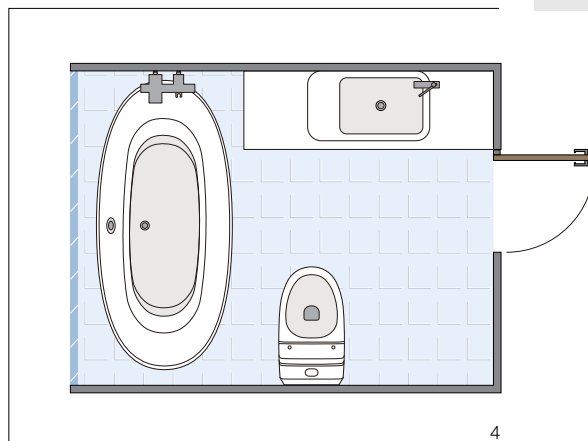

- 1 Roca is committed to creating quality luxury bathrooms, with special artistic ideas for a combination of main bathroom design. In this case it is the KHROMA intelligent electronic toilet with the VIRGINIA bathtub, highlighting the great attractions of modern technology and the art of classical design. Artistic basins go with floral marble cabinets, creating a high-class, luxury feel. Roca has an extensive catalogue, providing a full range of high-quality bathroom products, offering unique and exclusive space design.
- 2 The KHROMA intelligent electronic toilet back pad uses soft-touch design. The full body-cleaning function is achieved using an intelligent remote control. There is a variety of colours to choose from and the unique luminous design creates a simple, comfortable lifestyle which is avant-garde and yet classic.
- 3 Artistic countertop basins go with the EVOL faucet: the waterfall-like flow represents the vitality of life, organic contours and simple geometric elements constructing a natural harmonious new style for bathroom spaces.
- 4 The main bathroom has a larger space: the bathtub, toilet and wash basin are distributed along three walls, leaving plenty of room at the centre. It is comfortable, spacious and bright.

2

3

**Products used:**

- KHROMACLIN Upgrade Version
- KHROMA Basin
- THESIS Faucets
- LANTA Faucets
- EVOL Faucets
- DAMA SENSO W.C.
- MULTICLIN W.C.
- VIRGINIA Bathtub

4

5 A medium-sized bathroom adjusting the position of the toilet and the bathtub. The bathtub is placed horizontally alongside the whole wall, reducing unnecessary waste of space and improving the use made of it, providing a more compact, minimalist layout with a simple design.