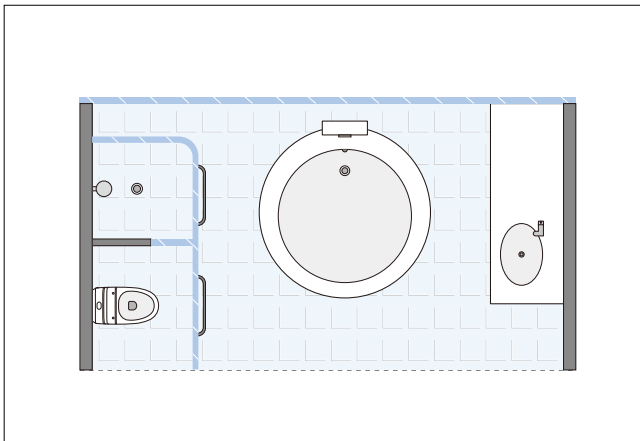

1. 5 Creatively connected bathroom and living room, breaking away from the traditional bathroom concept with an innovative interior layout. Through the glass windows, attractive lake scenery appears before your eyes.
2. 6 The wash basin is arranged to the left of the freestanding round bathtub. The toilet and shower room are on the right, separated by gilded glass door. Besides reflecting the intimate design of separated wet and dry functions, it also forms a transition area between the living room and the outside lake view, making it a unique, popular design.
3. 7 The red KHROMA intelligent electronic toilet comes with a soft-touch back pad.

5

The first person in China to win a competition to design a landmark building abroad, he is also the founder of the Beijing MAD architectural firm and a teacher at the Central Academy of Fine Arts. He used to work for Zaha Hadid Architects in London and Eisenman Architects in New York. In 2006, Ma Yansong entered the Toronto ABSOLUTE super high-rise international competition and won the tender with the design for the "Absolute World Towers", becoming the first Chinese architect in history ever to win a major landmark project in a foreign country.

Architect

Ma Yansong, China

Interior Design

HBA / Hirsch Bedner Associates

Opening Date

January 2013

Address

No. 5858, Taihu road,
Wuxing District, Huzhou

Client

Starwood Hotels and Resorts Worldwide

Number of Rooms

321

Number of Floors

25

Area

approx. 65,000 m²

6