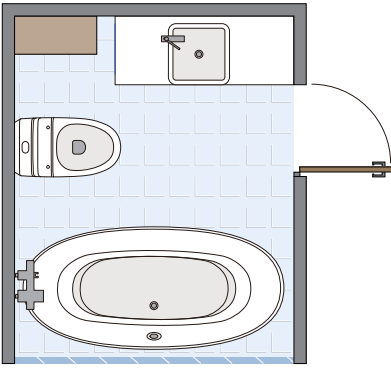

2

3

**Products used:**

- KHROMACLIN Upgrade Version
- KHROMA Basin
- THESIS Faucets
- LANTA Faucets
- EVOL Faucets
- DAMA SENSO W.C.
- MULTICLIN W.C.
- VIRGINIA Bathtub

4

5 A medium-sized bathroom adjusting the position of the toilet and the bathtub. The bathtub is placed horizontally alongside the whole wall, reducing unnecessary waste of space and improving the use made of it, providing a more compact, minimalist layout with a simple design.

6 KHROMA square countertop basins, decorated with gold carvings at the bottom, use all kinds of curves, inside and out, performing a dignified, graceful, feminine profile.

5

6

8

9

10

7 A small bathroom using a shower instead of a bathtub. The toilet is wall hung and placed on the same side of the washbasin, the counter extends to the toilet, eliminating wasted space and taking advantage of every inch.